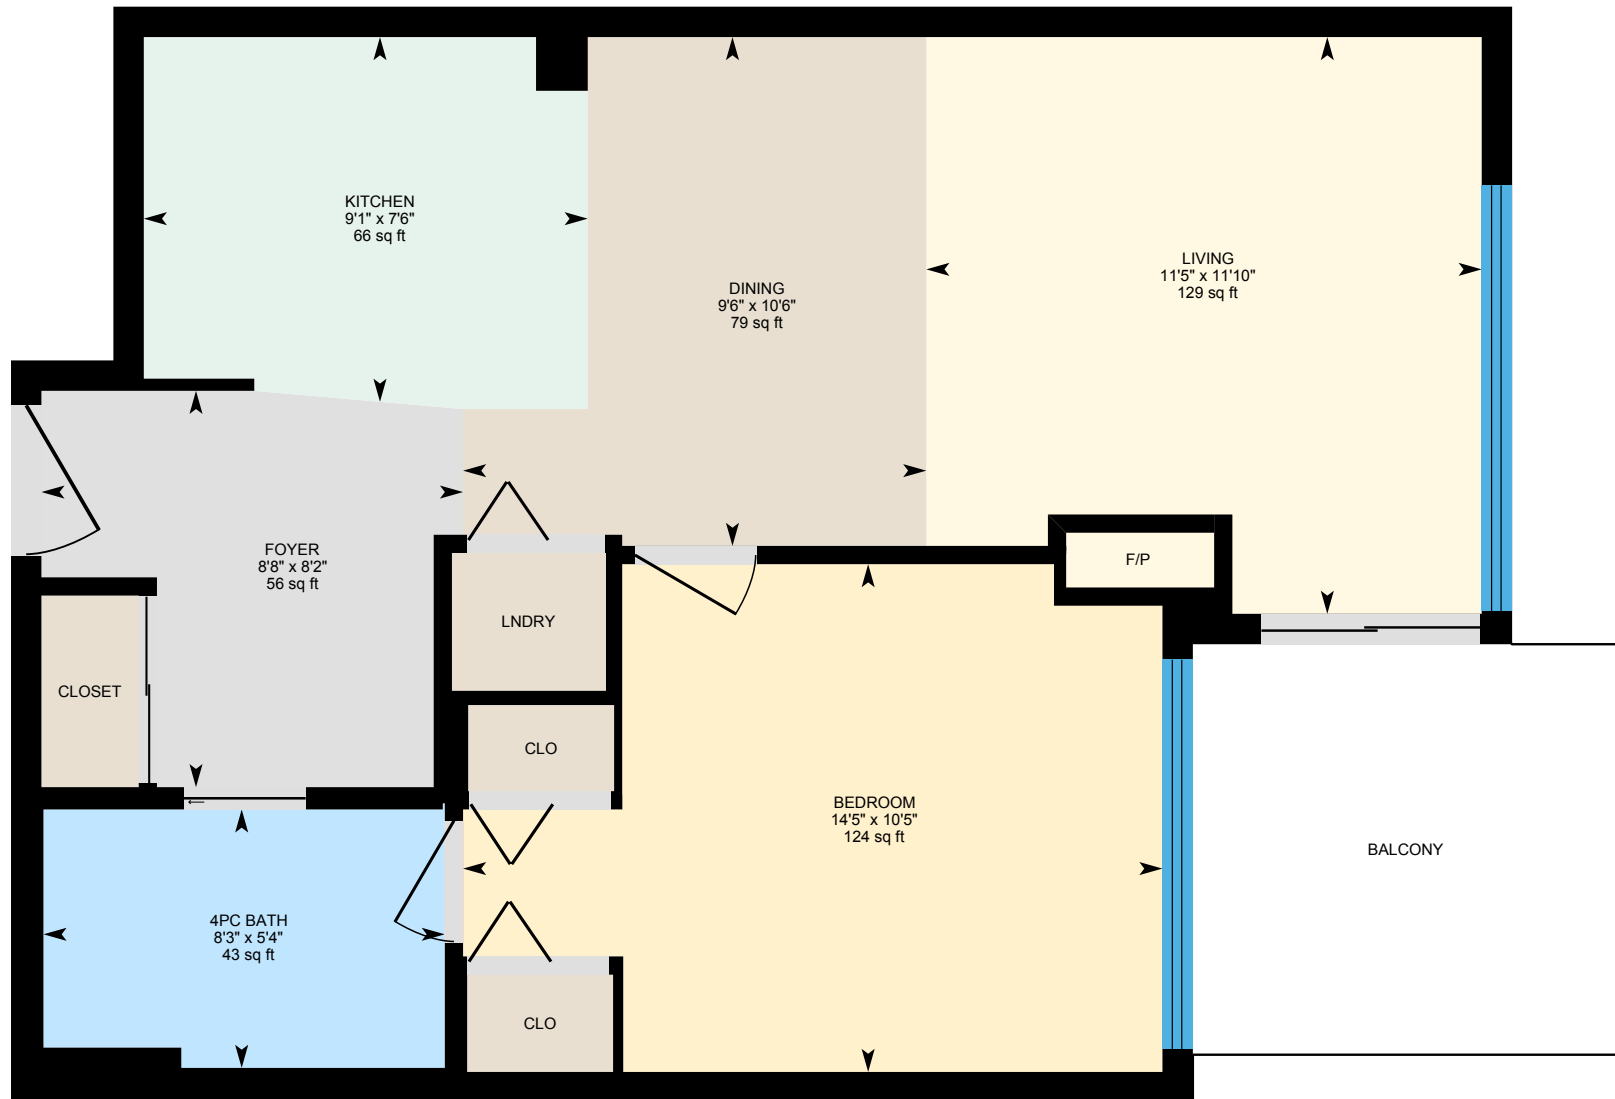

902-1 Renaissance Square, New Westminster, BC

Main Floor 616.02 sq ft

PREPARED: 2024/04/02

White regions are excluded from total floor area in iGUIDE floor plans. All room dimensions and floor areas must be considered approximate and are subject to independent verification.